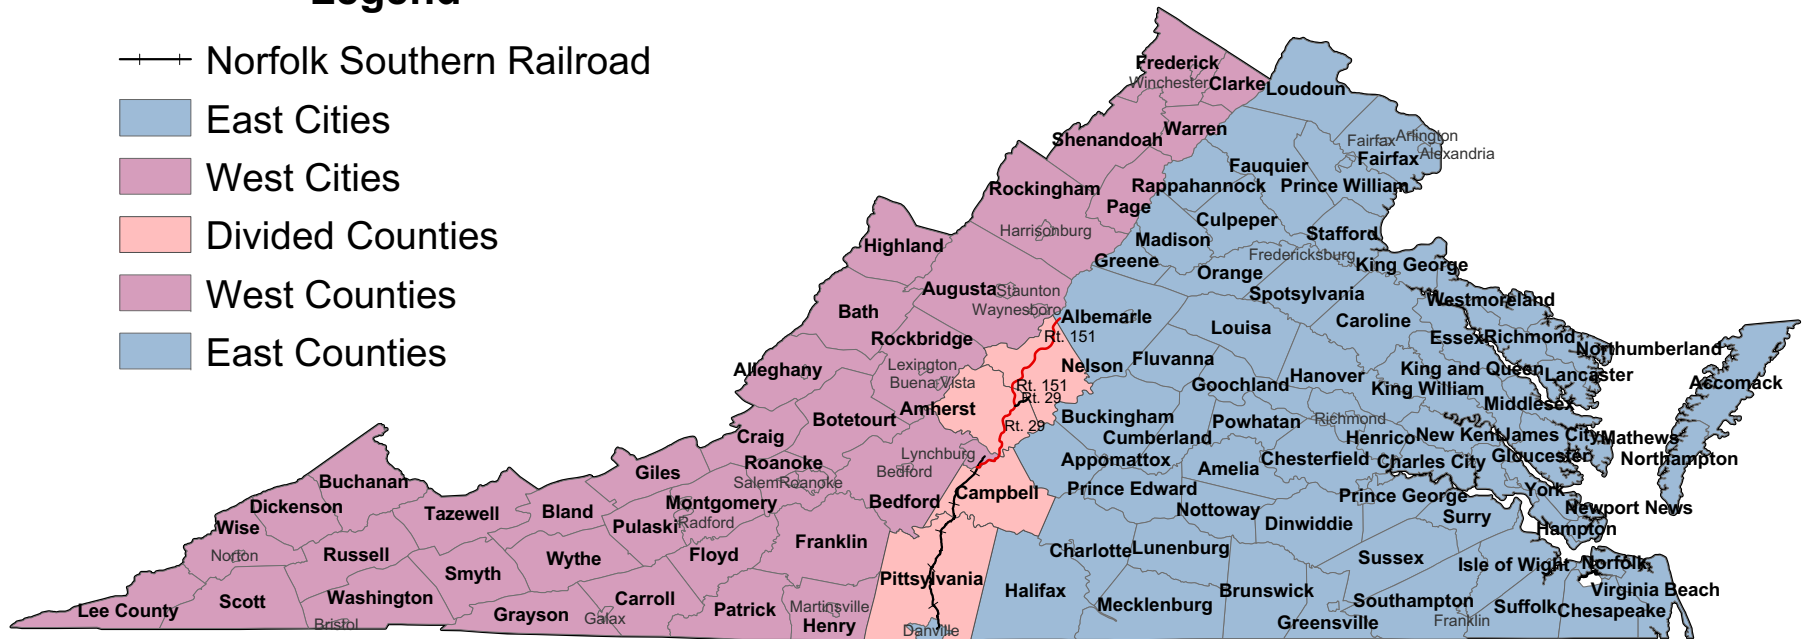

# Big Game Contest Region Boundaries

## Legend

-  Norfolk Southern Railroad
-  East Cities
-  West Cities
-  Divided Counties
-  West Counties
-  East Counties

The boundary lines in the divided counties are as follow:  
 Nelson - Rt. 151, Amherst - Rt. 29, Cambell - Norfolk Southern Railroad, Pittsylvania - Norfolk Southern Railroad