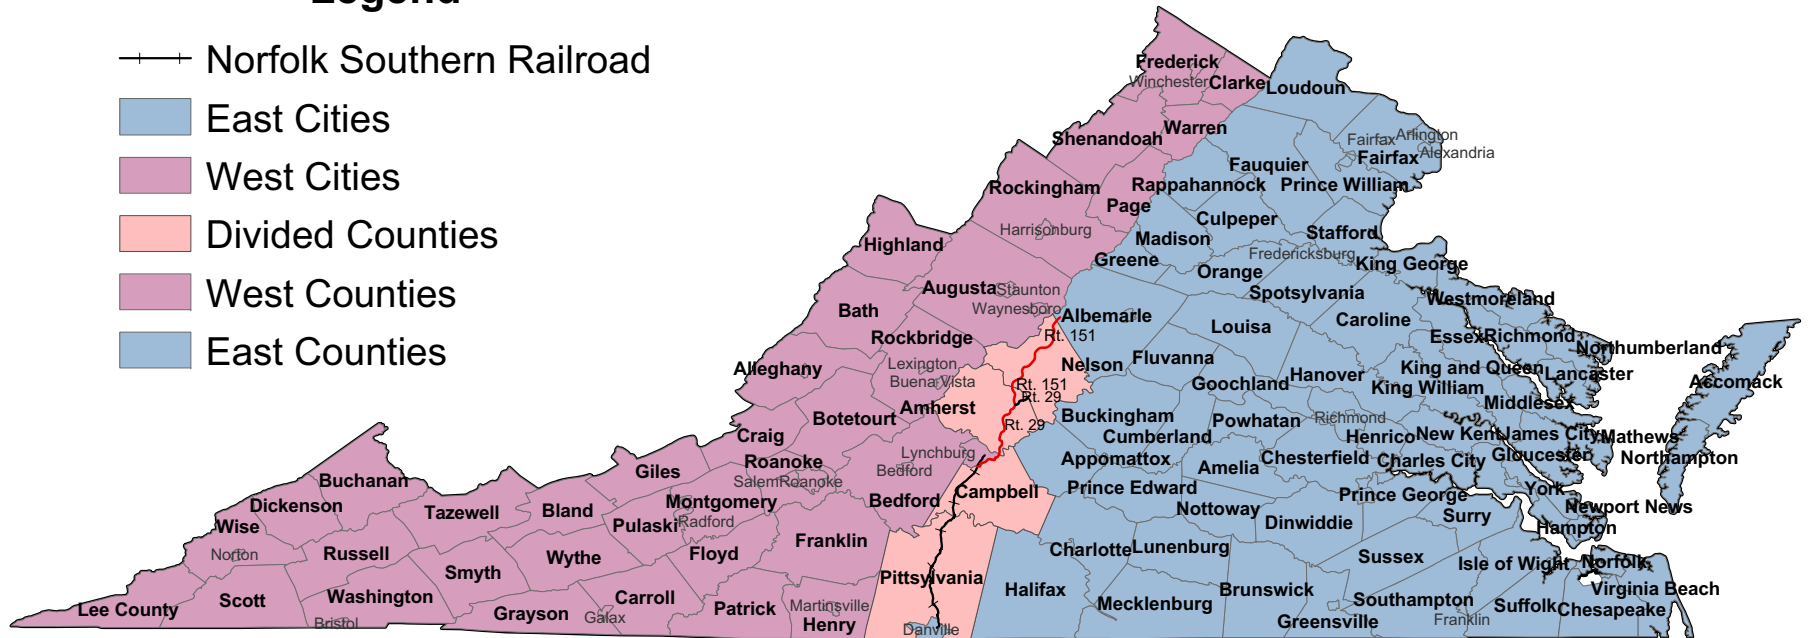

# Big Game Contest Region Boundaries

## Legend

-  Norfolk Southern Railroad
-  East Cities
-  West Cities
-  Divided Counties
-  West Counties
-  East Counties

The boundary lines in the divided counties are as follow:  
 Nelson - Rt. 151, Amherst - Rt. 29, Cambell - Norfolk Southern Railroad, Pittsylvania - Norfolk Southern Railroad